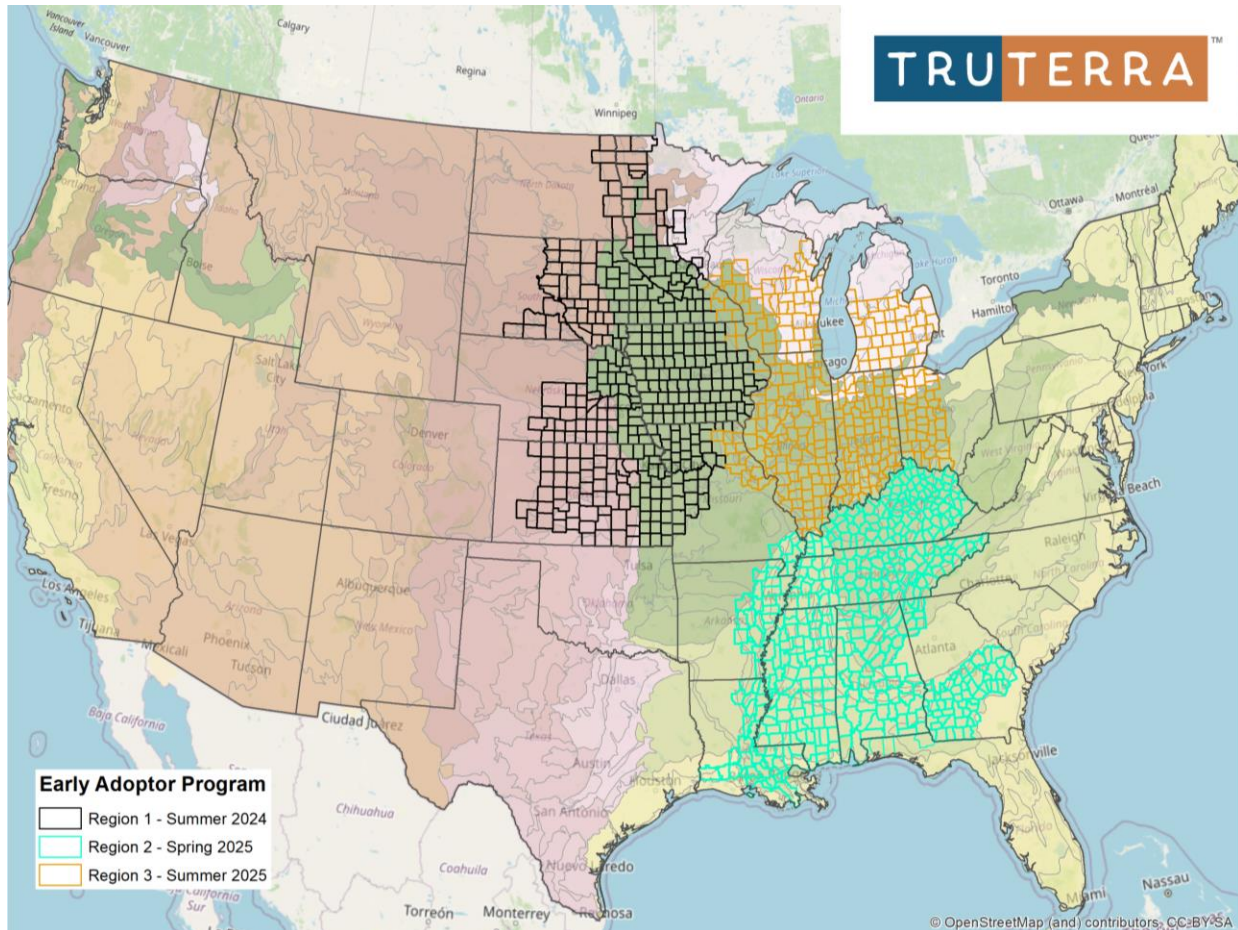

# Truterra<sup>®</sup> Early Adopter

- A USDA-SUPPORTED PROGRAM

The Truterra<sup>®</sup> early adopter – a USDA-supported program will have separate launches in three regions over CY2024 and CY2025. This document outlines the eligible states & counties within each region.

## Region 1 (Summer 2024 launch)

Iowa	All counties					
Kansas	Allen	Cowley	Gray	Lyon	Ottawa	Smith
	Anderson	Crawford	Greenwood	Marion	Pawnee	Stafford
	Atchison	Decatur	Harper	Marshall	Phillips	Sumner
	Barton	Dickinson	Harvey	McPherson	Pottawatomie	Trego
	Bourbon	Doniphan	Hodgeman	Meade	Pratt	Wabaunsee
	Brown	Douglas	Jackson	Miami	Reno	Washington
	Butler	Edwards	Jefferson	Mitchell	Republic	Wilson
	Chase	Elk	Jewell	Montgomery	Rice	Woodson
	Chautauqua	Ellis	Johnson	Morris	Riley	Wyandotte
	Cherokee	Ellsworth	Kingman	Nemaha	Rooks	
	Clark	Finney	Kiowa	Neosho	Rush	
	Clay	Ford	Labette	Ness	Russell	
	Cloud	Franklin	Leavenworth	Norton	Saline	
	Coffey	Geary	Lincoln	Osage	Sedgwick	
Comanche	Graham	Linn	Osborne	Shawnee		
Minnesota	Anoka	Dodge	Le Sueur	Nicollet	Rice	Wadena
	Becker	Douglas	Lincoln	Nobles	Rock	Waseca
	Big Stone	Faribault	Lyon	Norman	Roseau	Watonwan
	Blue Earth	Freeborn	Mahnomen	Otter Tail	Scott	Wilkin
	Brown	Grant	Marshall	Pennington	Sibley	Wright
	Carver	Hennepin	Martin	Pipestone	Stearns	Yellow Medicine
	Chippewa	Hubbard	McLeod	Polk	Steele	
	Clay	Jackson	Meeker	Pope	Stevens	
	Cottonwood	Kandiyohi	Morrison	Red Lake	Swift	
	Crow Wing	Kittson	Mower	Redwood	Todd	
	Dakota	Lac qui Parle	Murray	Renville	Traverse	
Missouri	Andrew	Carroll	Gentry	Lafayette	Putnam	Sullivan
	Atchison	Cass	Grundy	Linn	Randolph	Vernon
	Barton	Chariton	Harrison	Livingston	Ray	Worth
	Bates	Clay	Henry	Mercer	Saline	
	Benton	Clinton	Holt	Nodaway	Schuyler	
	Buchanan	Daviess	Jackson	Pettis	Scotland	
	Caldwell	DeKalb	Johnson	Platte	St. Clair	
Nebraska	Adams	Cuming	Furnas	Kearney	Pawnee	Sherman
	Antelope	Custer	Gage	Knox	Phelps	Stanton
	Boone	Dakota	Gosper	Lancaster	Pierce	Thayer
	Buffalo	Dawson	Greeley	Lincoln	Platte	Thurston