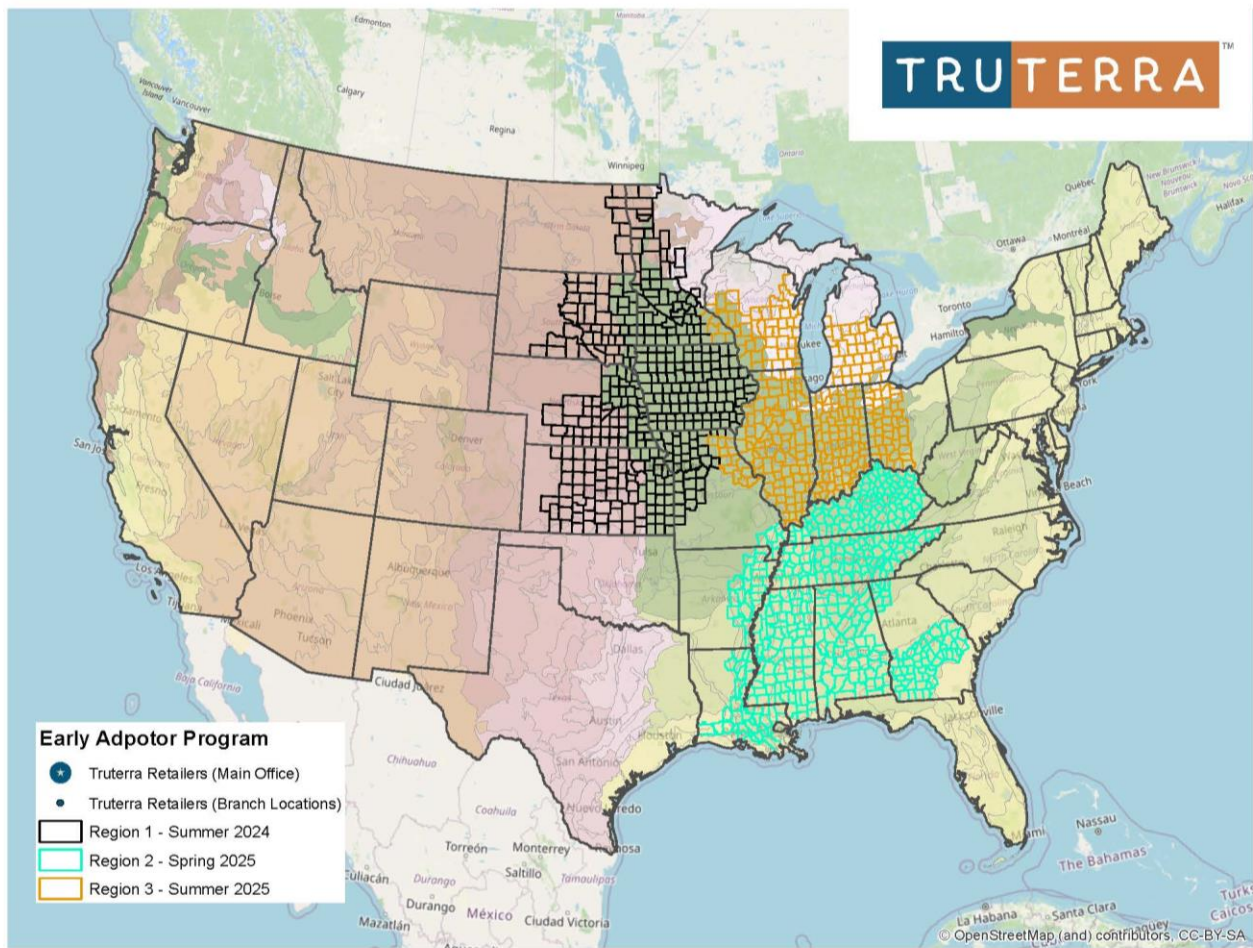

2024 Truterra® Early Adopter

- A USDA-SUPPORTED PROGRAM

The 2024 Truterra® early adopter – a USDA-supported program will have separate launches in three regions over CY2024 and CY2025. This document outlines the eligible states & counties within each region.

Region 1 (Summer 2024 launch)

Iowa	All counties					
Kansas	Allen	Cowley	Gray	Lyon	Ottawa	Smith
	Anderson	Crawford	Greenwood	Marion	Pawnee	Stafford
	Atchison	Decatur	Harper	Marshall	Phillips	Sumner
	Barton	Dickinson	Harvey	McPherson	Pottawatomie	Trego
	Bourbon	Doniphan	Hodgeman	Meade	Pratt	Wabaunsee
	Brown	Douglas	Jackson	Miami	Reno	Washington
	Butler	Edwards	Jefferson	Mitchell	Republic	Wilson
	Chase	Elk	Jewell	Montgomery	Rice	Woodson
	Chautauqua	Ellis	Johnson	Morris	Riley	Wyandotte
	Cherokee	Ellsworth	Kingman	Nemaha	Rooks	
	Clark	Finney	Kiowa	Neosho	Rush	
	Clay	Ford	Labette	Ness	Russell	
	Cloud	Franklin	Leavenworth	Norton	Saline	
	Coffey	Geary	Lincoln	Osage	Sedgwick	
Comanche	Graham	Linn	Osborne	Shawnee		
Minnesota	Anoka	Dodge	Le Sueur	Nicollet	Rice	Wadena
	Becker	Douglas	Lincoln	Nobles	Rock	Waseca
	Big Stone	Faribault	Lyon	Norman	Roseau	Watonwan
	Blue Earth	Freeborn	Mahnomen	Otter Tail	Scott	Wilkin
	Brown	Grant	Marshall	Pennington	Sibley	Wright
	Carver	Hennepin	Martin	Pipestone	Stearns	Yellow Medicine
	Chippewa	Hubbard	McLeod	Polk	Steele	
	Clay	Jackson	Meeker	Pope	Stevens	
	Cottonwood	Kandiyohi	Morrison	Red Lake	Swift	
	Crow Wing	Kittson	Mower	Redwood	Todd	
	Dakota	Lac qui Parle	Murray	Renville	Traverse	
Missouri	Andrew	Carroll	Gentry	Lafayette	Putnam	Sullivan
	Atchison	Cass	Grundy	Linn	Randolph	Vernon
	Barton	Chariton	Harrison	Livingston	Ray	Worth
	Bates	Clay	Henry	Mercer	Saline	
	Benton	Clinton	Holt	Nodaway	Schuyler	
	Buchanan	Daviess	Jackson	Pettis	Scotland	
	Caldwell	DeKalb	Johnson	Platte	St. Clair	
Nebraska	Adams	Cuming	Furnas	Kearney	Pawnee	Sherman
	Antelope	Custer	Gage	Knox	Phelps	Stanton
	Boone	Dakota	Gosper	Lancaster	Pierce	Thayer
	Buffalo	Dawson	Greeley	Lincoln	Platte	Thurston